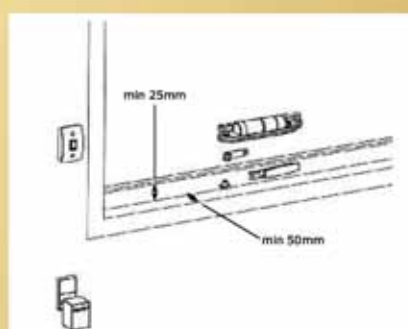

Electric window operator

Necessary accessories?

Sill measurement 5 cm and up:
No accessories needed

Sill measurement 0 - 5 cm:
You need fitting set B,
article no. 813

Two openers in the same window:
You need a split adaptor,
article no. 811

Roof windows:
You need fitting set A,
article no. 812

Range of products

Article description:	Article no.:
Complete window operator	110
Accessories:	
Split adaptor	811
Fitting set A	812
Fitting set B	813
Security panel	901
Extension cord, 4 m	902

VenSet®