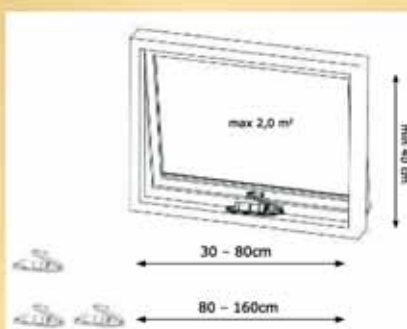

Electric window operator

Necessary accessories?

Sill measurement 5 cm and up:
No accessories needed

Sill measurement 0 - 5 cm:
You need fitting set B,
article no. 813

Two openers in the same window:
You need a split adaptor,
article no. 811

Roof windows:
You need fitting set A,
article no. 812

Range of products

Article description:	Article no.:
Complete window operator	110
Accessories:	
Split adaptor	811
Fitting set A	812
Fitting set B	813
Security panel	901
Extension cord, 4 m	902

VenSet®